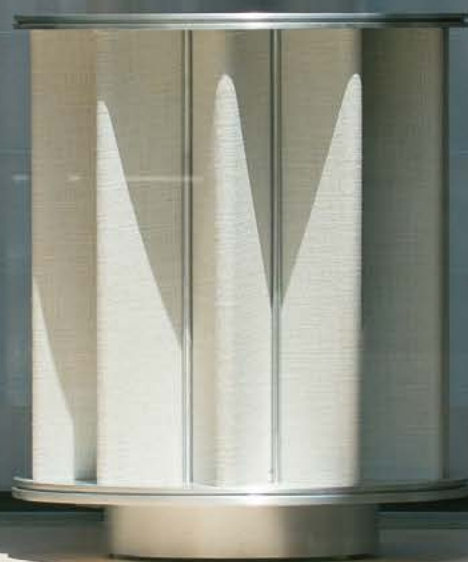

HALO

light & sound

Architectural audio object

Refined Finishes.

Custom finishes available for architectural projects.

Linen

Stainless steel

Brass

Aged brass

Walnut

Applications

Residential
Hospitality
Workspace
Retail

Connectivity

Wireless streaming via
Wi-Fi

Ethernet port for hard-
wired network
connection

Line input for TV,
turntable (with preamp),
or external audio AUX
source

Multiple units can be
connected together

Audio Performance

Up to 100 W total system
output

Clear, room-filling sound
for spaces up to ~40-60
m²